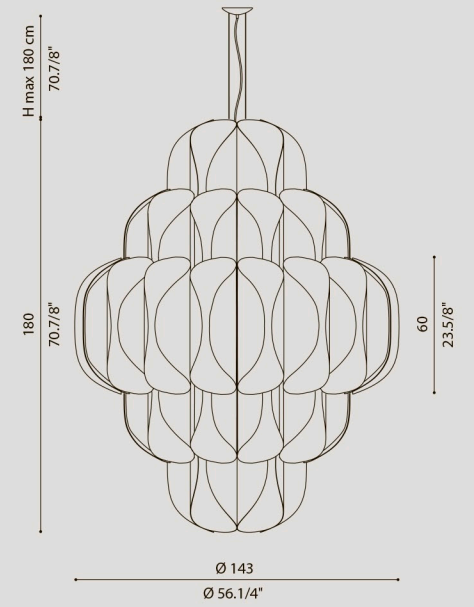

CONCERTO 60 SO 54L

CONS06054BC (a)
CONS060540 (b)
CONS060540PA (c)
CONS06054TRA (d)

54 x E27 SUITABLE FOR LED LAMPS
+ 1 x GX53 / double light emission

label B

white metal RAL 9010/
metallo bianco RAL 9010

metal gold finish/
metallo finitura oro

opal PMMA /
PMMA opalino

transparent PMMA
with white screenprinting/
PMMA trasparente con
serigrafia bianca

* Custom colours on demand: call for a quotation.
Colori personalizzabili su richiesta: chiama per quotazione.

material

metal structure &
diffusers in metal
or PMMA
struttura in metallo e
diffusori in metallo
o PMMA

symbols